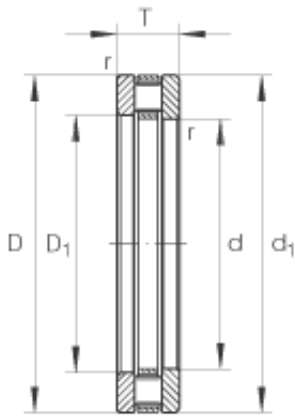

### XV90 Cross Roller Bearing 90x145x19mm

Bearing No. 81106-TV

81106-TV Bearing 2D drawings and 3D CAD models

Size	30x47x11 mm
Bore Diameter	30 mm
Outer Diameter	47 mm
Width	11 mm
d	30 mm
D	47 mm
T	11 mm
D <sub>1</sub>	32 mm
d <sub>1</sub>	47 mm
r <sub>min</sub>	0,6 mm
m	0,057 kg / Weight
C <sub>a</sub>	35500 N / Dynamic load rating (axial)
C <sub>0a</sub>	86000 N / Static load rating (axial)
C <sub>ua</sub>	8000 N / Fatigue limit load
n <sub>G</sub>	7700 1/min / Limiting speed
n <sub>B</sub>	3050 1/min / Reference speed
- K81106-TV / Allocated axial cylindrical roller and cage assembly	K81106TV / Allocated axial cylindrical roller and cage assembly
	GS81106 / Allocated housing locating washer
	WS81106 / Allocated shaft locating washer
Category	Ball Bearings
Inventory	0.0