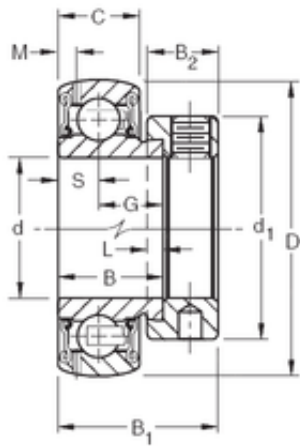

Bearing Rolamentos do Brasil Ltda.

25,4 mm x 52 mm x 21,44 mm 134.32.1120
Slewing Bearing

Bearing No. GRA100RRB

Size	25.4x52x21.44 mm
Bore Diameter	25,4 mm
Outer Diameter	52 mm
Width	21,44 mm
d	25,4 mm
D	52 mm
B	21,44 mm
C	15 mm
d1	38,1 mm
B1	31 mm
B2	13,5 mm
G	13,92 mm
L	4 mm
M	3,61 mm
S	7,49 mm
Weight	0,186 Kg
Basic dynamic load rating (C)	15,8 kN

GRA100RRB Bearing 2D drawings and 3D CAD models