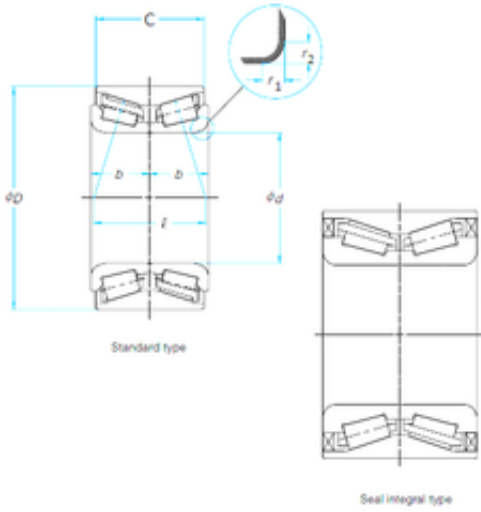

## 29 mm x 53 mm x 37 mm 131.40.1400 Slewing Bearing

Bearing No. 516007

Size	29x53x37 mm
Bore Diameter	29 mm
Outer Diameter	53 mm
Width	37 mm
d	29 mm
D	53 mm
B	37 mm
C	37 mm

516007 Bearing 2D drawings and 3D CAD models