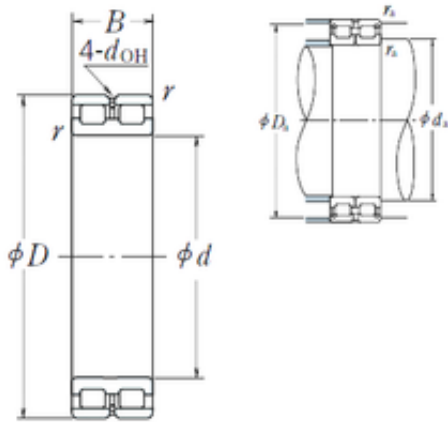

### RSF-4921E4 NSK CYLINDRICAL ROLLER BEARING

Bearing No. RSF-4921E4

RSF-4921E4 Bearing 2D drawings and 3D CAD models

Size	105x145x40 mm
Bore Diameter	105 mm
Outer Diameter	145 mm
Width	40 mm
d	105 mm
D	145 mm
B	40 mm
C	40 mm
r min.	1,1 mm
da min.	111,5 mm
Da max.	138,5 mm
ra max.	1 mm
Weight	2,05 Kg
Basic dynamic load rating (C)	199 kN
Basic static load rating (C0)	420 kN
(Grease) Lubrication Speed	950 r/min
hidYobi	RSF-4921E4
LangID	1
D_	145
B_	40
hidTable	ecat_NSCLDRS
Oil rpm	950
mass	2.05
GRS rpm	1900
ra	1