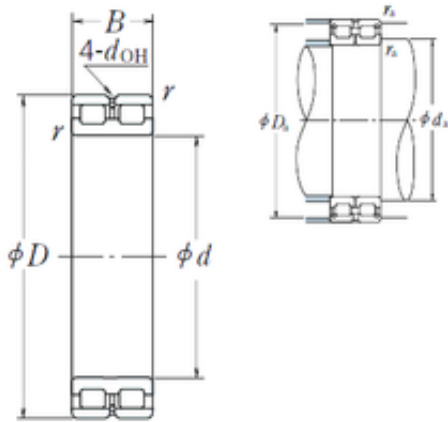

Bearing Rolamentos do Brasil Ltda.

RSF-4924E4 NSK CYLINDRICAL ROLLER BEARING

Bearing No. RSF-4924E4

RSF-4924E4 Bearing 2D drawings and 3D CAD models

Size	120x165x45 mm
Bore Diameter	120 mm
Outer Diameter	165 mm
Width	45 mm
d	120 mm
D	165 mm
B	45 mm
C	45 mm
r min.	1,1 mm
da min.	126,5 mm
Da max.	158,5 mm
ra max.	1 mm
Weight	2,95 Kg
Basic dynamic load rating (C)	226 kN
Basic static load rating (C0)	480 kN
(Grease) Lubrication Speed	800 r/min
hidYobi	RSF-4924E4
LangID	1
D_	165
B_	45
hidTable	ecat_NSCLDRS
Oil rpm	800
mass	2.95
GRS rpm	1600
ra	1