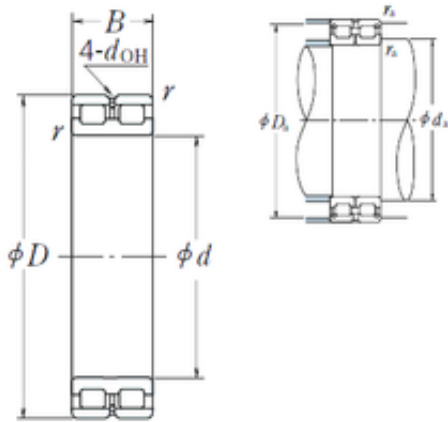

Bearing Rolamentos do Brasil Ltda.

RSF-4934E4 Bearing 2D drawings and 3D CAD models

RSF-4934E4 NSK CYLINDRICAL ROLLER BEARING

Bearing No. RSF-4934E4

Size	170x230x60 mm
Bore Diameter	170 mm
Outer Diameter	230 mm
Width	60 mm
d	170 mm
D	230 mm
B	60 mm
C	60 mm
r min.	2 mm
da min.	179 mm
Da max.	221 mm
ra max.	2 mm
Weight	7,35 Kg
Basic dynamic load rating (C)	415 kN
Basic static load rating (C0)	975 kN
(Grease) Lubrication Speed	600 r/min
hidYobi	RSF-4934E4
LangID	1
D_	230
B_	60
hidTable	ecat_NSCLDRS
Oil rpm	600
mass	7.35
GRS rpm	1200
ra	2