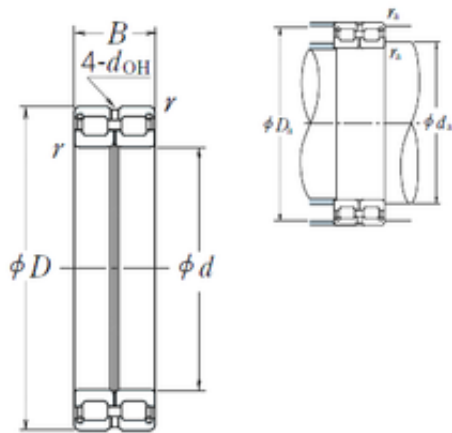

## Bearing Rolamentos do Brasil Ltda.

RS-4980E4 Bearing 2D drawings and 3D CAD models

### RS-4980E4 NSK CYLINDRICAL ROLLER BEARING

Bearing No. RS-4980E4

Size	400x540x140 mm
Bore Diameter	400 mm
Outer Diameter	540 mm
Width	140 mm
d	400 mm
D	540 mm
B	140 mm
C	140 mm
r min.	4 mm
da min.	416 mm
Da max.	524 mm
ra max.	3 mm
Weight	94,5 Kg
Basic dynamic load rating (C)	2100 kN
Basic static load rating (C0)	5450 kN
(Grease) Lubrication Speed	220 r/min
hidYobi	RS-4980E4
LangID	1
D_	540
B_	140
hidTable	ecat_NSCLDRS
Oil rpm	220
mass	94.5
GRS rpm	450
ra	3